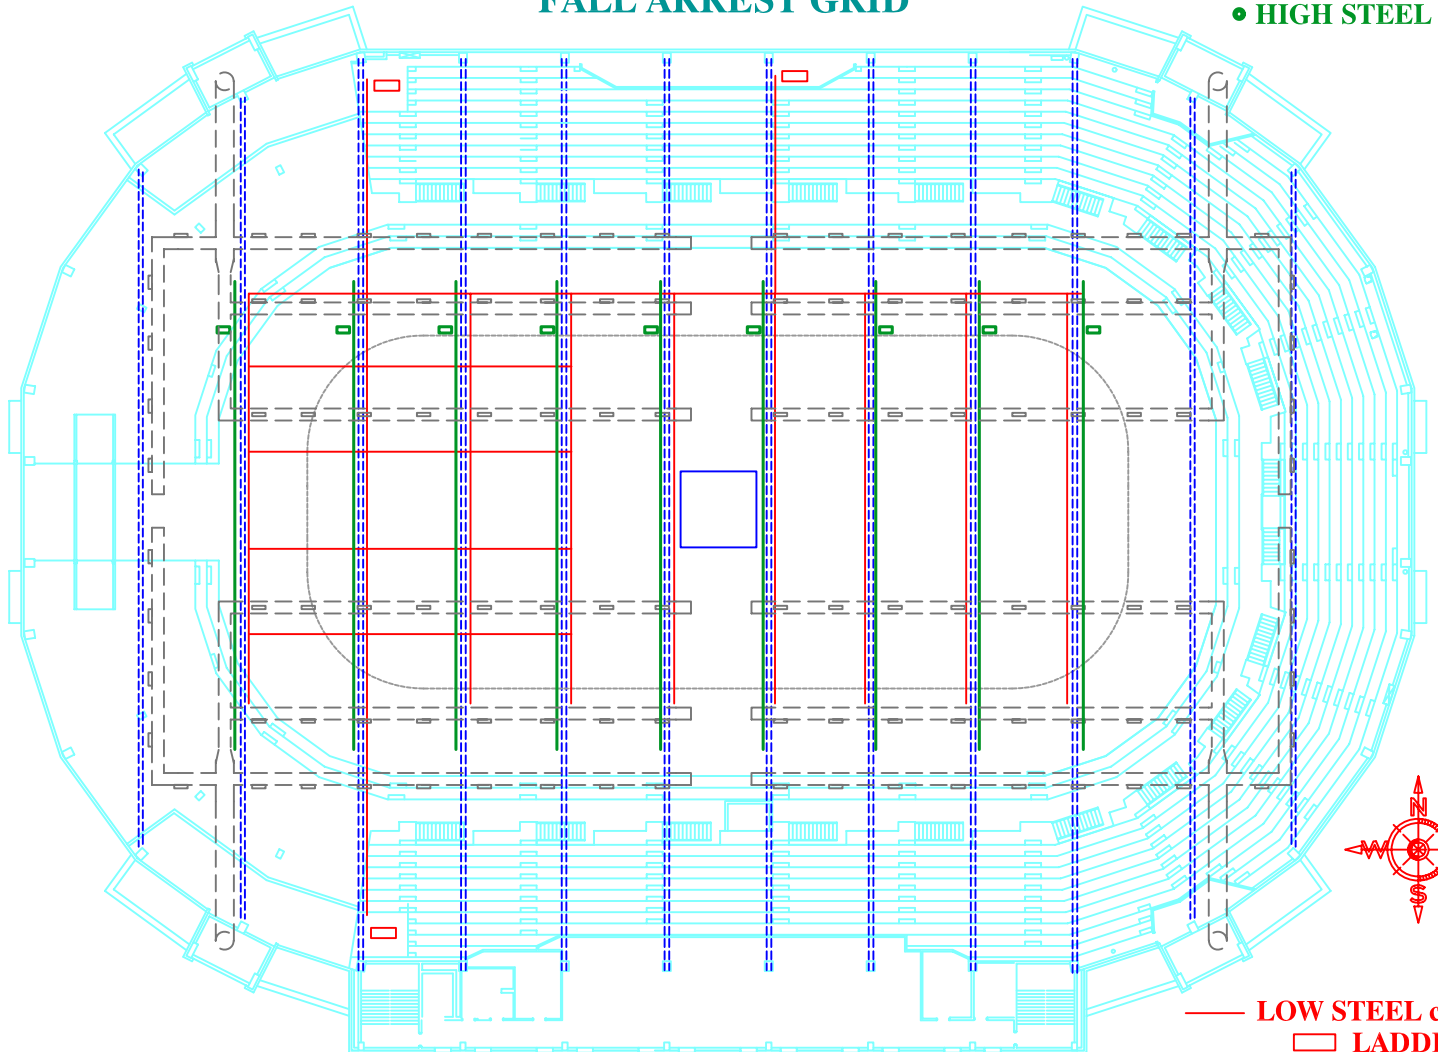

FALL ARREST GRID

- LOW STEEL cable
- HIGH STEEL cable

- LOW STEEL cable
- LADDER
- HIGH STEEL cable
- LADDER
- 3' HVAC DUCTS ○

NORTH / SOUTH

Harbour Station

JUNE 08