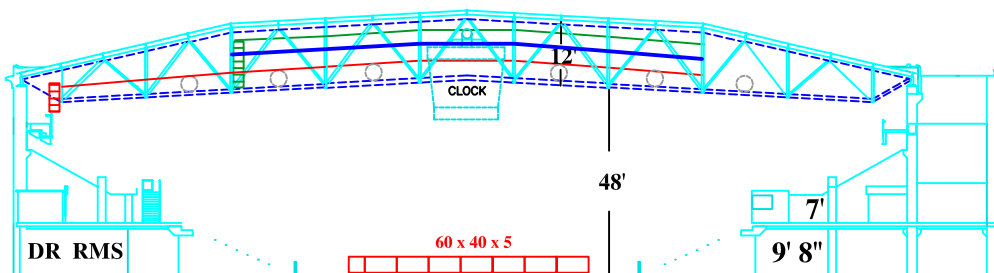

FALL ARREST GRID

- LOW STEEL cable
- HIGH STEEL cable

- LOW STEEL cable
- LADDER
- HIGH STEEL cable
- LADDER
- 3' HVAC DUCTS ○

NORTH / SOUTH

Harbour Station

JUNE 08