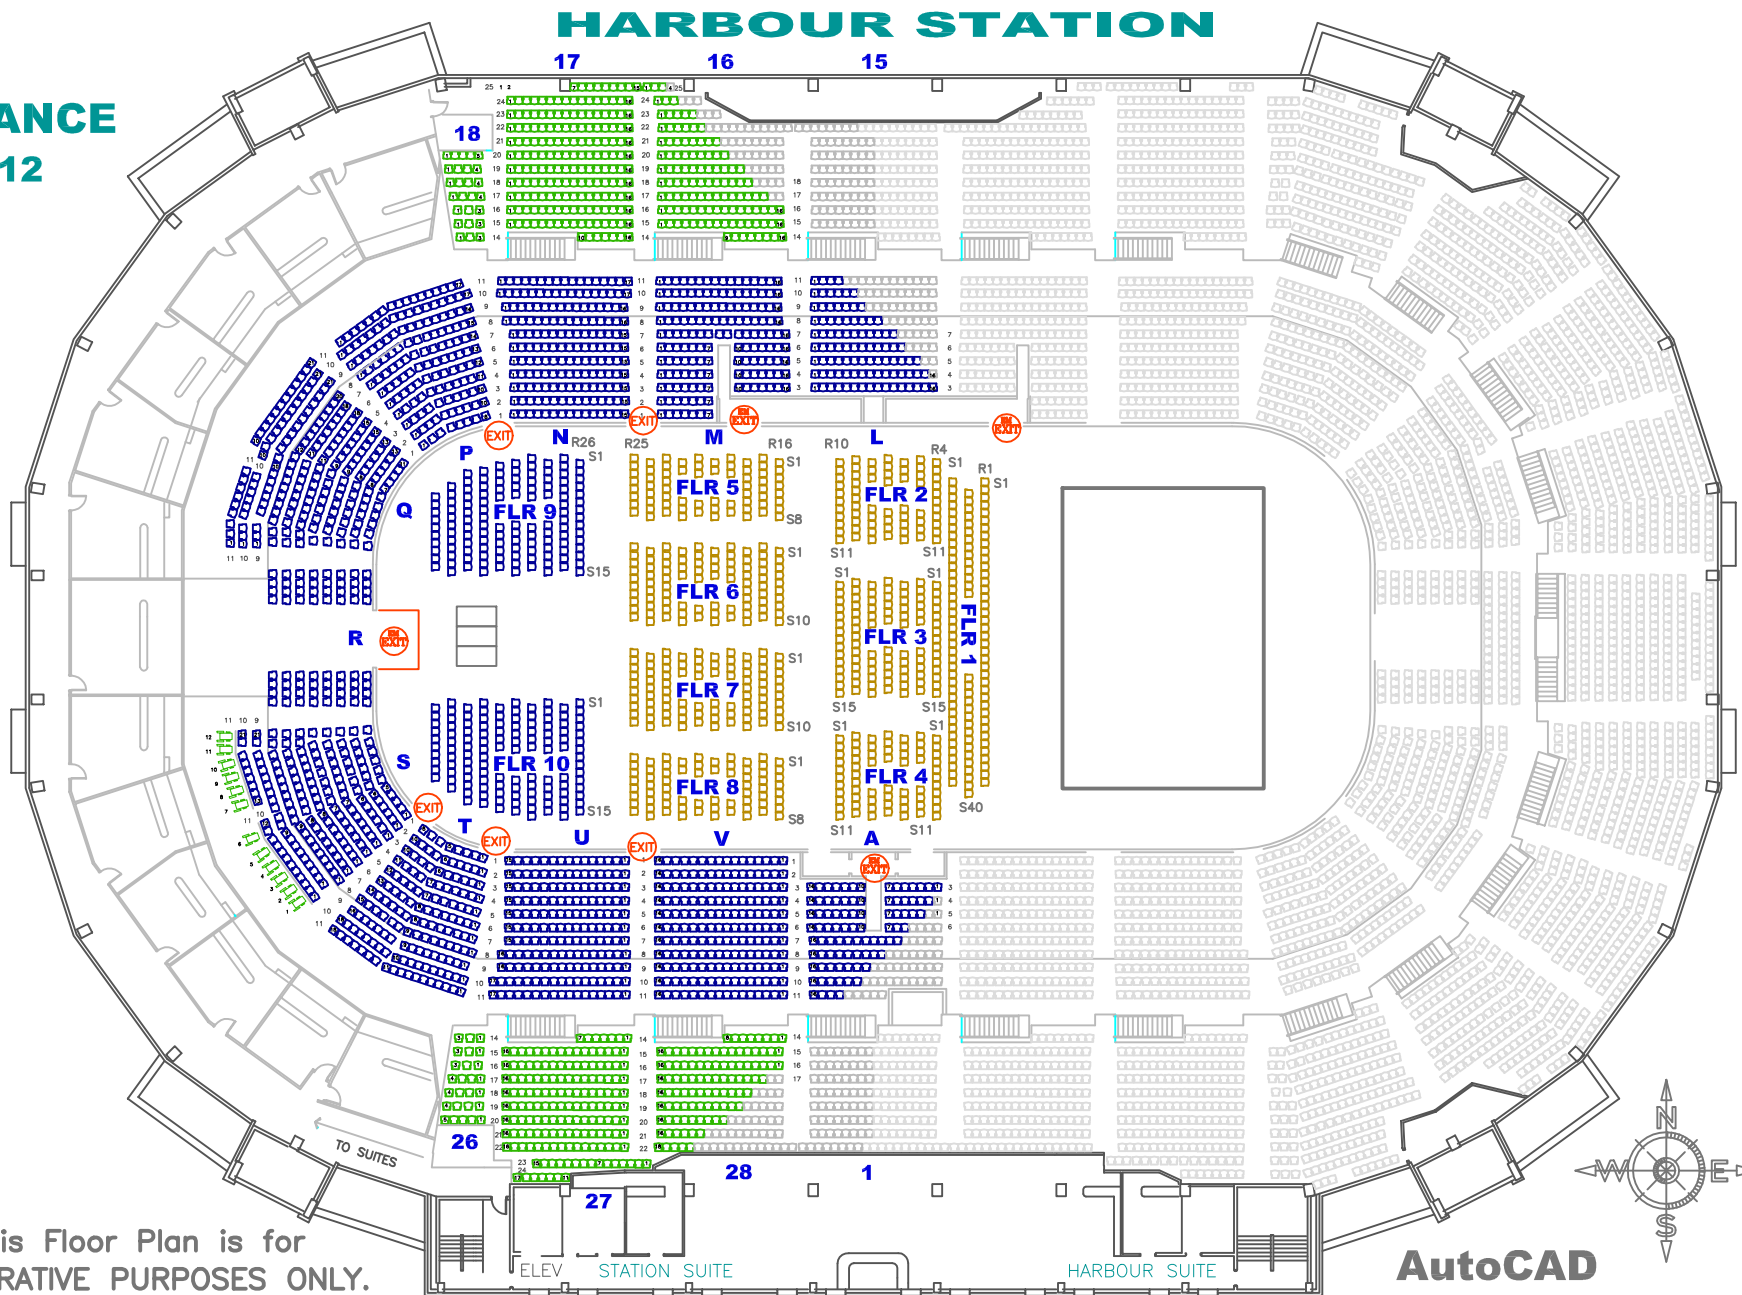

RIVERDANCE
JUN 8 '12

P1
P2
P3

This Floor Plan is for
ILLUSTRATIVE PURPOSES ONLY.

STAGE / FLOOR SEAT Location is subject to CHANGE. Final set up is determined by Event Production on the DAY OF SHOW.