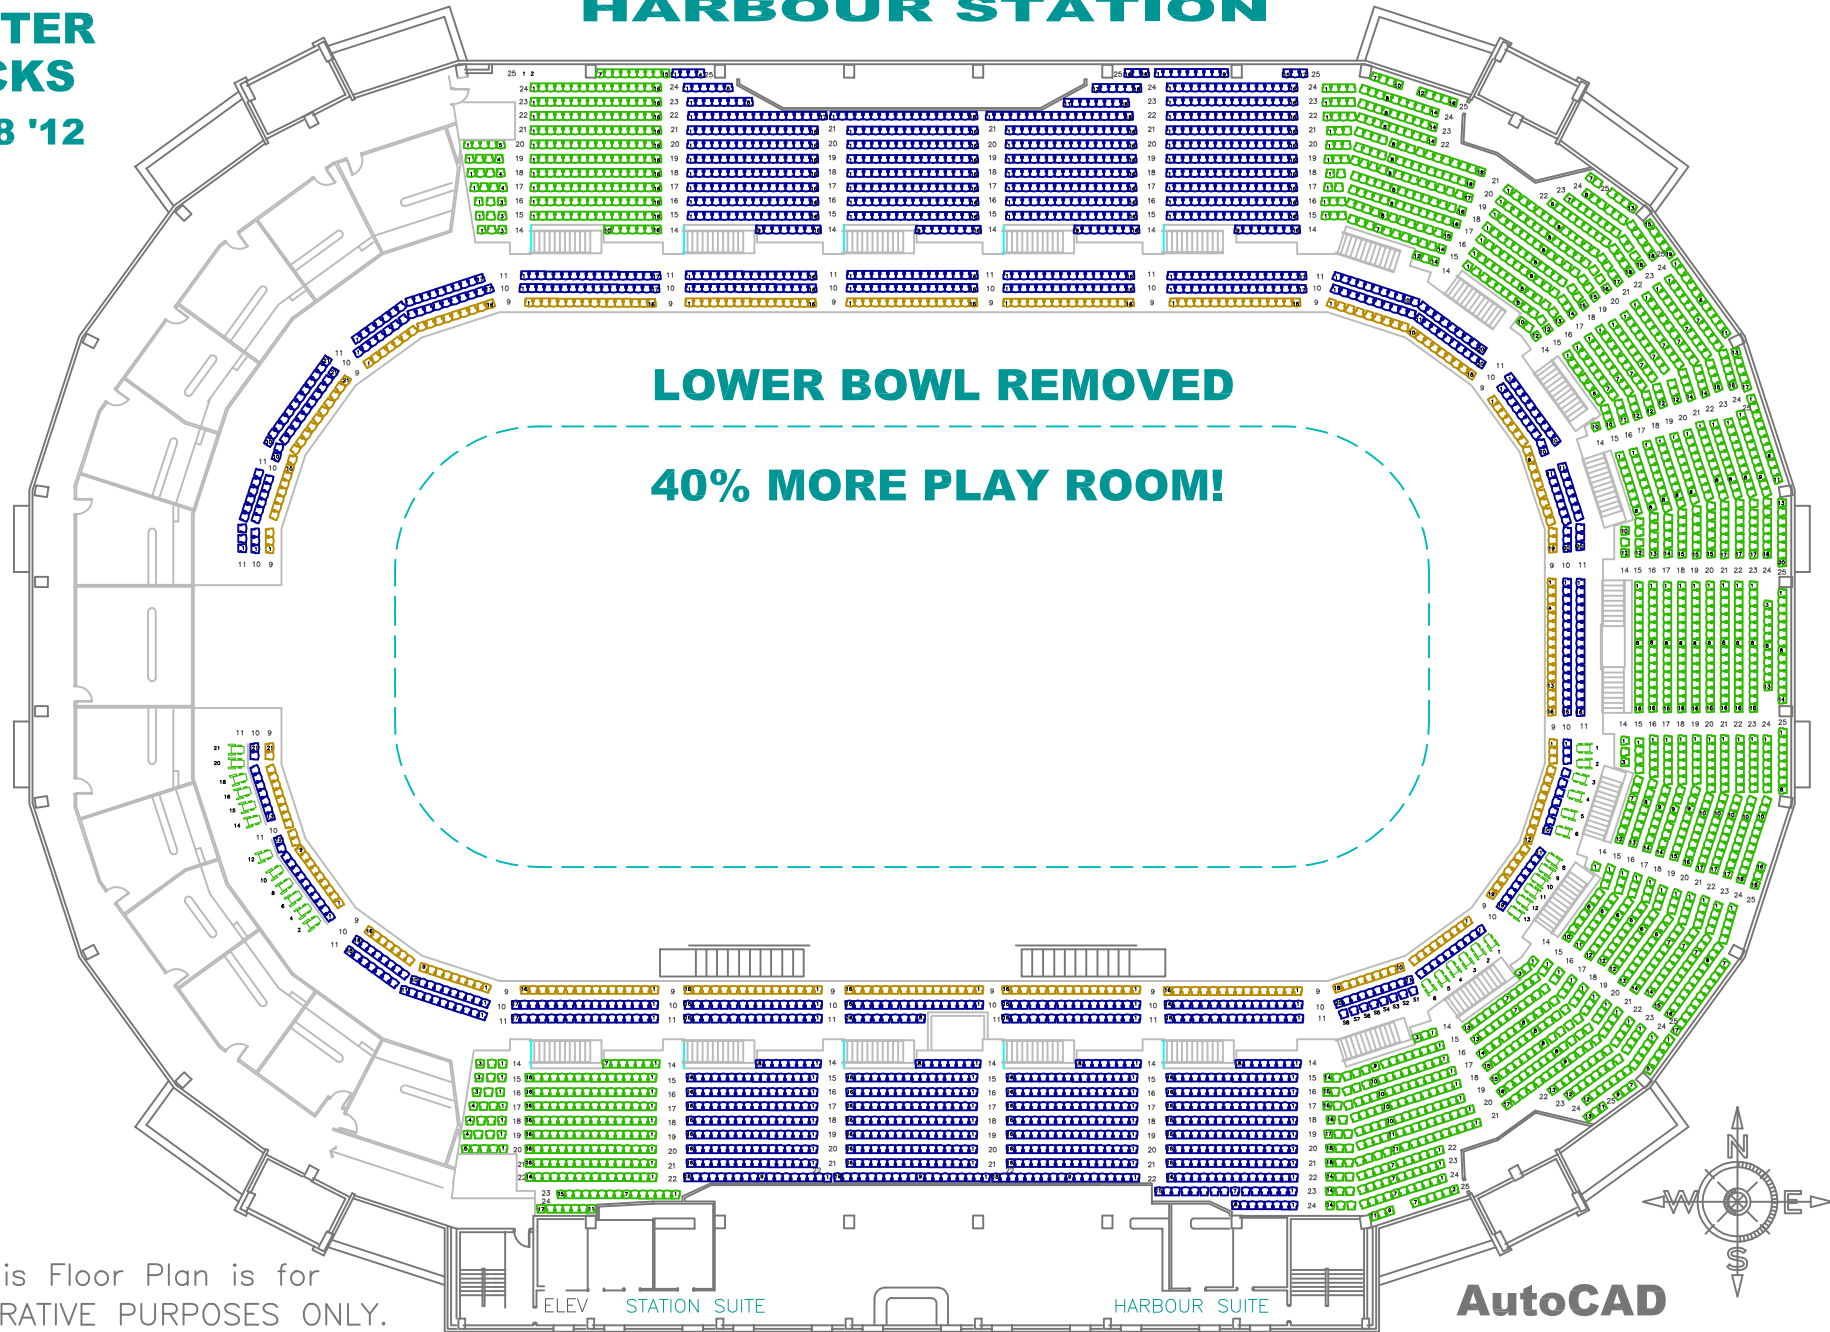

HARBOUR STATION

MONSTER TRUCKS
MAY 18 '12

\$43.50
FRONT ROW

\$33.50
ALL SEATS

\$27.00
ADULT

\$18.00
YOUTH
12 - UNDER

This Floor Plan is for
ILLUSTRATIVE PURPOSES ONLY.

AutoCAD